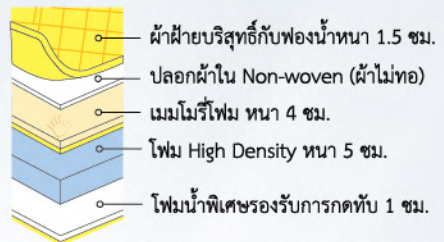

Basic PE Foam Mattress

ที่นอนราคาสุดประหยัด
ลักษณะของที่นอนจะออกแข็งๆ
น้ำหนักเบา ง่ายต่อการทำความสะอาด
เนื้อผ้าของที่นอนกันไรฝุ่น (1-2ปี)
รับประกันการยุบตัวของที่นอน 2 ปี

PRICE
2,500B
PE foam
ขนาด 3.5 ฟุต

PRICE
4,500B
PE foam
ขนาด 5 ฟุต

Comfort Foam Mattress

ที่นอนแบบฟองน้ำคุณภาพสูง
ไม่นุ่มและแข็งจนเกินไป
(ไม่กดกระดูกเด็ก) เหมาะสมกับ
เด็กทุกวัยรวมถึงผู้ใหญ่
รองรับน้ำหนักได้ดี เนื้อผ้ากันไรฝุ่น
รับประกันการยุบตัวของที่นอนนานถึง 7 ปี

PRICE
5,490B
Comfort foam
ขนาด 3.5 ฟุต

PRICE
8,490B
Comfort foam
ขนาด 5 ฟุต

SABAI

ที่นอนเมมโมรี่โฟม

Organic Cotton Memory Foam Mattress

Why Kids need this mattress?

- Temperature sensitive foam adjusts to your body temperature.
- Eliminates motion transfer and uncomfortable pressure points.
- Hypoallergenic removable cover.
- Cover care: Machine washable

PRICE
8,990B
Memory foam
ขนาด 3.5 ฟุต

Memory foam ที่นอนคุณภาพเหมาะกับเด็กตั้งแต่ 3 ขวบขึ้นไป

- ผลัดจากผ้าฝ้ายไร้สารเคมี ป้องกันไรฝุ่นสาเหตุของโรคภูมิแพ้
- Memory foam สามารถปรับตัวให้รองรับพอดีกับสรีระของเด็ก
- ผ้าคลุม Hypoallergenic สามารถถอดออกได้ ก็น้ำได้ในระดับนี้
- Memory foam จะปรับอุณหภูมิให้สมดุลกับร่างกายในขณะนอนหลับ

รับประกันการยุบตัวของที่นอนนานถึง 7 ปี

7 YEARS WARRANTY